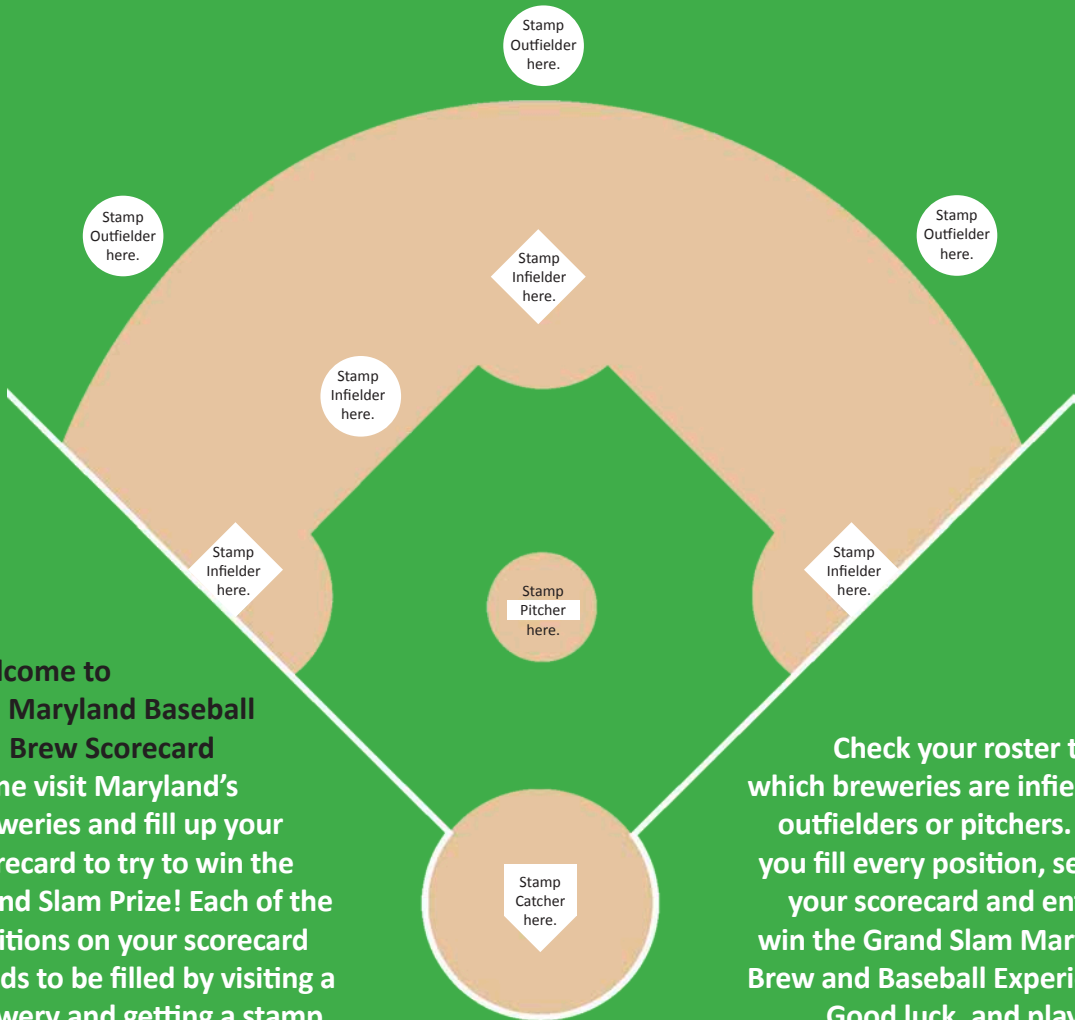

THE OFFICIAL MARYLAND

Baseball & Brew

SCORECARD

Maryland + Baseball + Brews = Summer Fun!

#BrewsandBasesMD

Team Roster Scorecard

**Welcome to
The Maryland Baseball
and Brew Scorecard**
Come visit Maryland's
breweries and fill up your
scorecard to try to win the
Grand Slam Prize! Each of the
positions on your scorecard
needs to be filled by visiting a
brewery and getting a stamp.

Check your roster to see
which breweries are infielders,
outfielders or pitchers. Once
you fill every position, send in
your scorecard and enter to
win the Grand Slam Maryland
Brew and Baseball Experience!
Good luck, and play ball!

Pitchers / Catchers

Distillery Lane Ciderworks.....Capital Region
Eastern Shore Brewing Company.....Eastern Shore
Evolution Craft Brewing Co......Eastern Shore
Falling Branch Brewery.....Central Maryland
Flying Dog Brewery.....Capital Region
Olde Mother Brewing Company.....Capital Region
Milkhouse Brewery.....Capital Region
Monocacy Brewing Company.....Capital Region
Push American Brewing Company.....Central Maryland
Pub Dog Brewing Company.....Central Maryland
RAR / Real Ale Revival Brewing.....Eastern Shore
Red Shedman Farm Brewery.....Capital Region
Ruddy Duck Brewery & Grill.....Southern Maryland
Ruhlman Brewery / "OUR ALES".....Central Maryland
Scorpion Brewing Company.....Southern Maryland
Smoketown Brewing Station.....Capital Region
Steinhardt Brewing Company.....Capital Region
Waredaca Brewing Company.....Capital Region
White Marsh Brewing.....Central Maryland

at Red Brick Station

Hit a Home Run!

**As you travel in Maryland this summer,
circle the bases each trip:**

- 1st Base - Drink at a brewery**
- 2nd Base - Eat at a local restaurant**
- 3rd Base - See a unique attraction**
- Home Plate - Stay overnight**